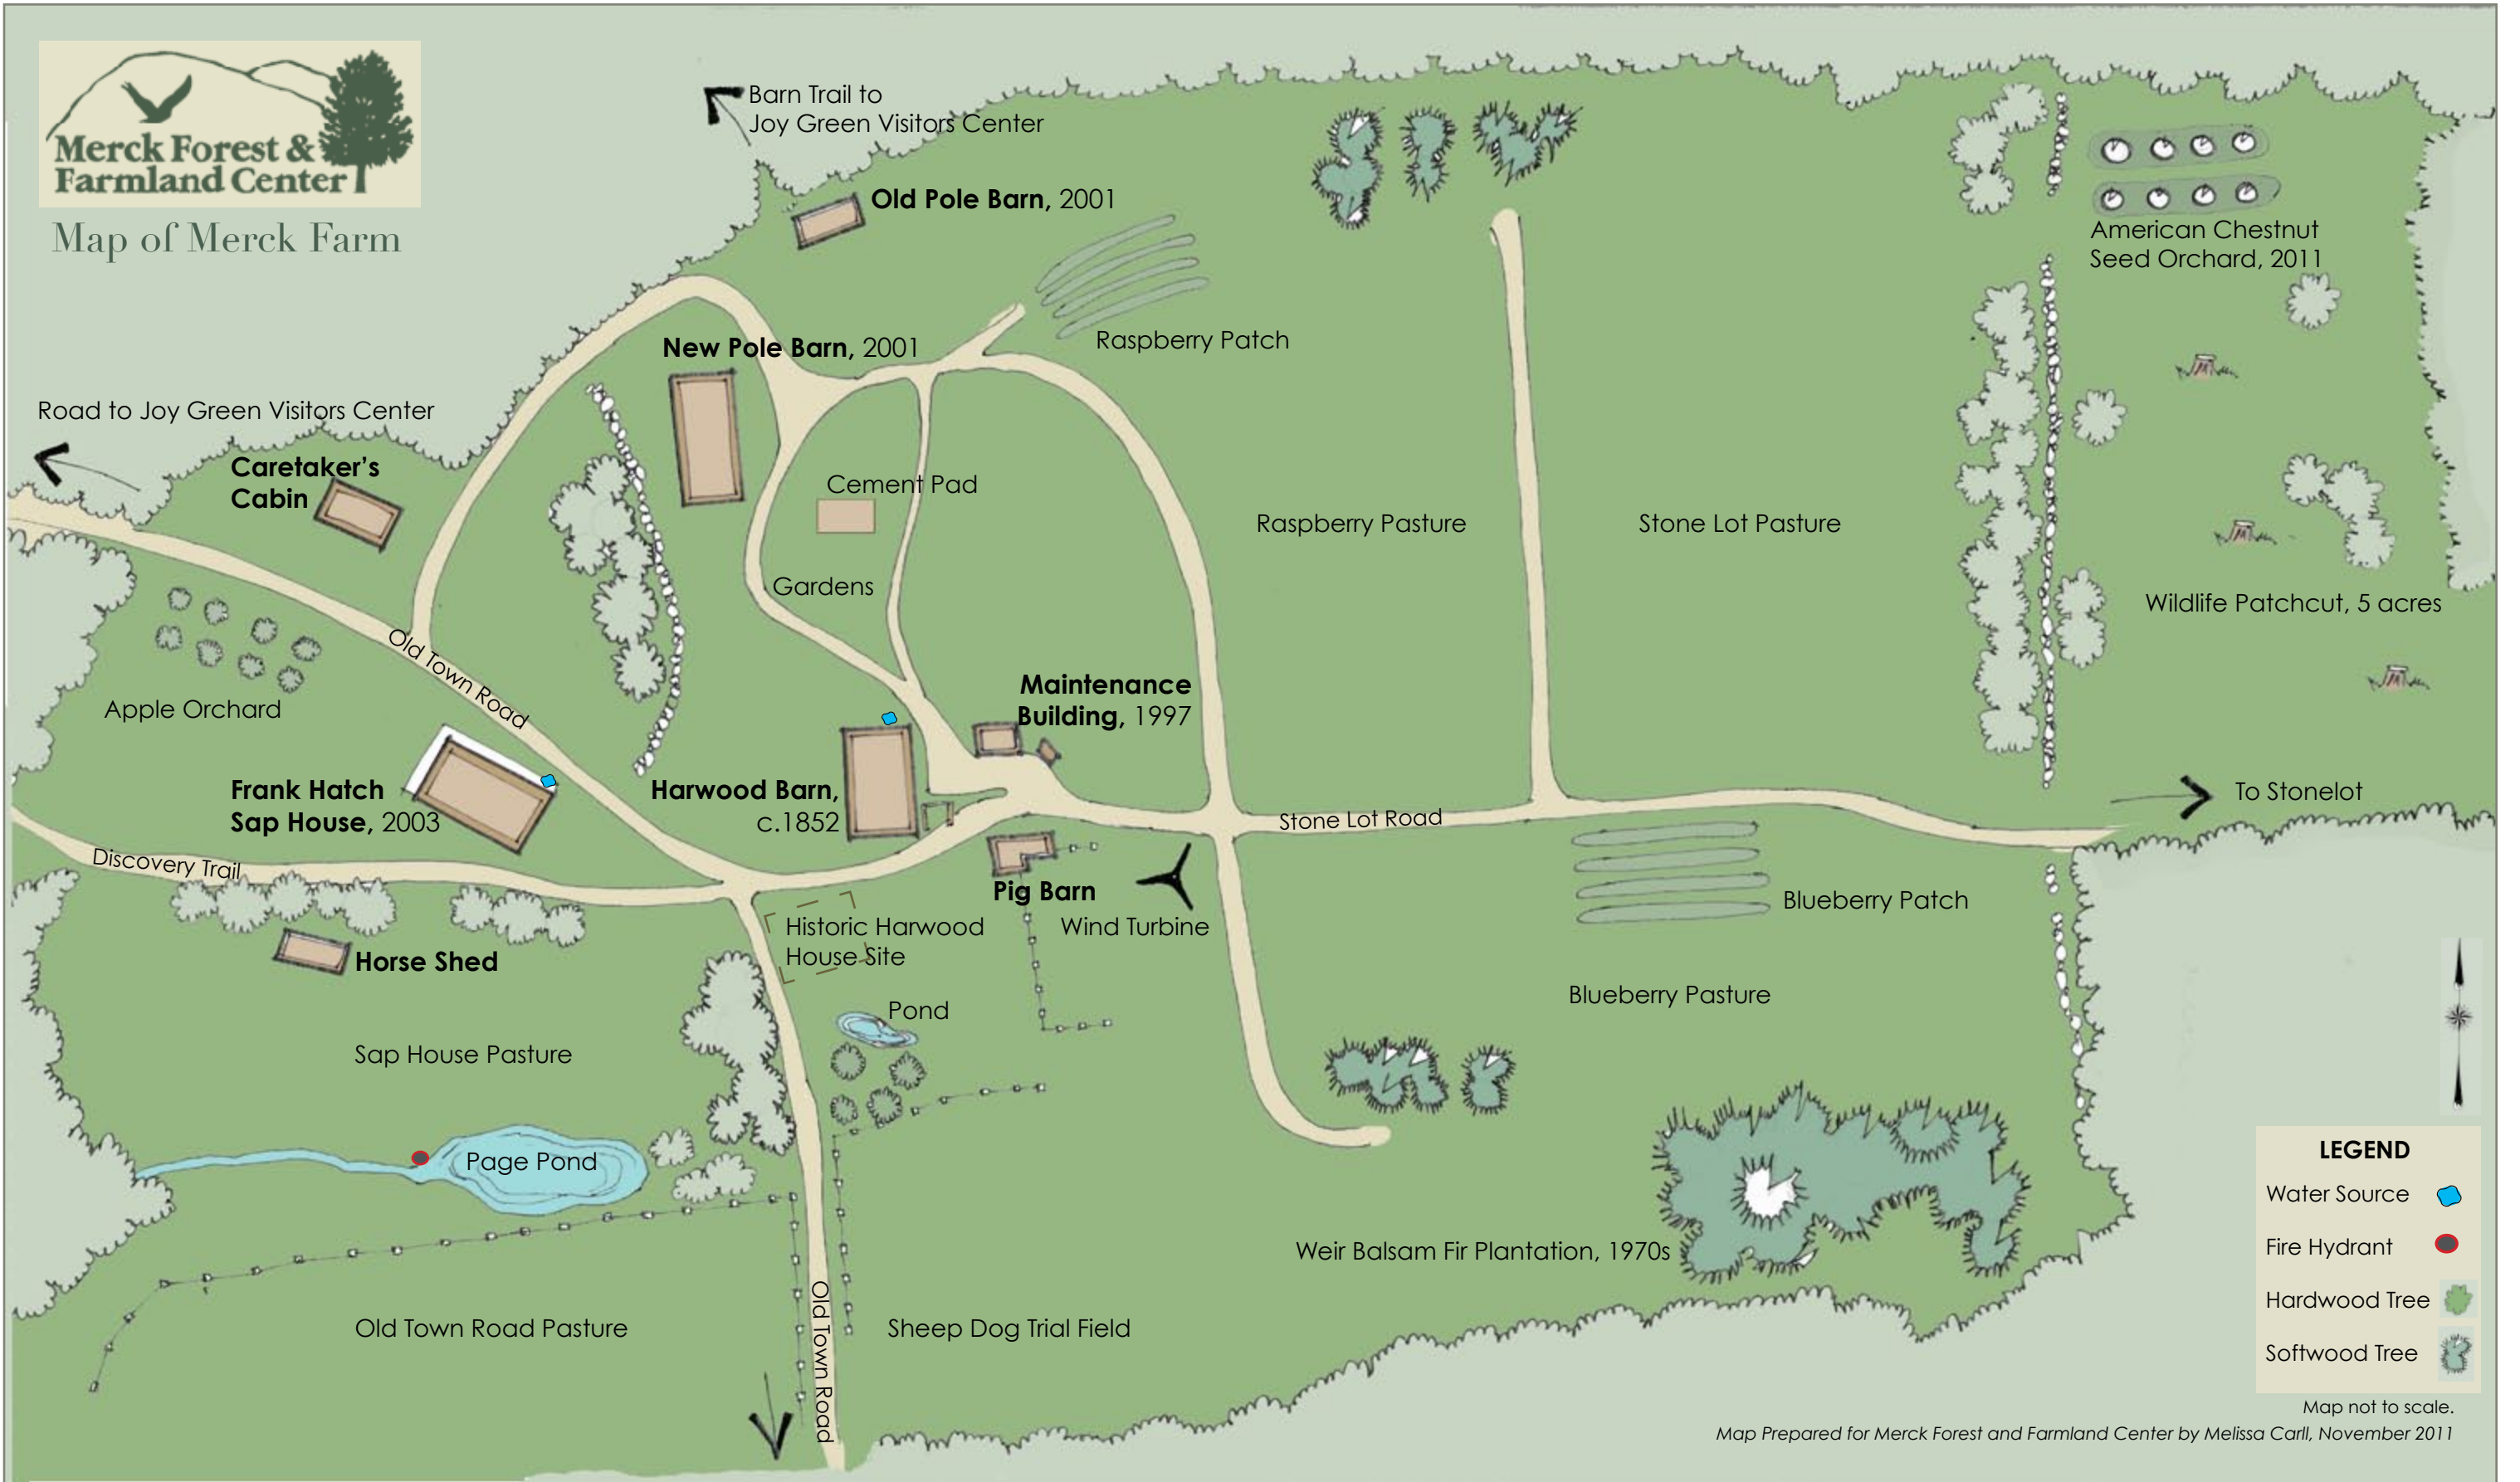

Map of Merck Farm

LEGEND

- Water Source
- Fire Hydrant
- Hardwood Tree
- Softwood Tree

Map not to scale.
Map Prepared for Merck Forest and Farmland Center by Melissa Carl, November 2011